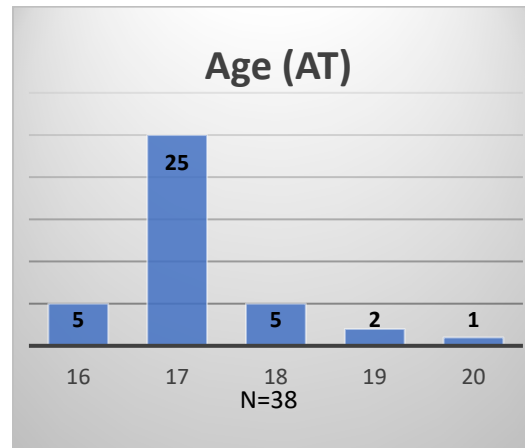

Daily Data Dashboard – December 28, 2022
Demographics for JTDC Population
Wednesday Morning Midnight Count

Total # of probation Involved youth¹: 1,040

¹ Probation Active: Any youth who is pending sentencing with an active social history, has been formally placed on probation or supervision with Cook County Juvenile Probation on the date of the report.

*Age, Gender and Race for Criminal Court population (N=1) is not represented in this report.

Data sources: cFive Supervisor – Probation Population and RMIS – JTDC Population

Daily Data Dashboard – December 28, 2022
Demographics for JTDC Population
Wednesday Morning Midnight Count