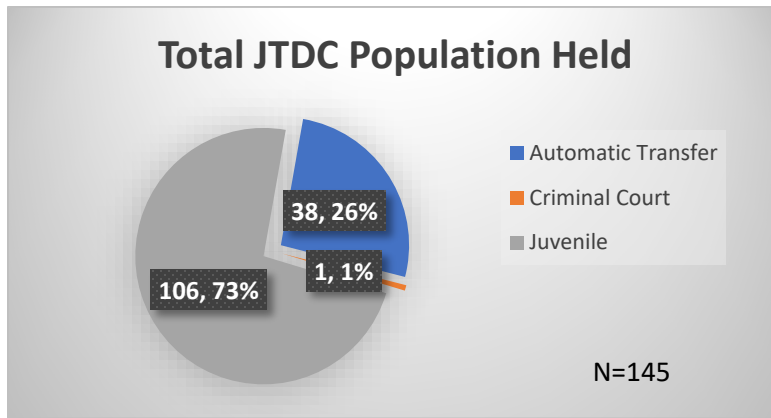

Daily Data Dashboard – December 28, 2022
Demographics for JTDC Population
Wednesday Morning Midnight Count

Total # of probation Involved youth¹: 1,040

¹ Probation Active: Any youth who is pending sentencing with an active social history, has been formally placed on probation or supervision with Cook County Juvenile Probation on the date of the report.

*Age, Gender and Race for Criminal Court population (N=1) is not represented in this report.

Data sources: cFive Supervisor – Probation Population and RMIS – JTDC Population

Daily Data Dashboard – December 28, 2022
Demographics for JTDC Population
Wednesday Morning Midnight Count