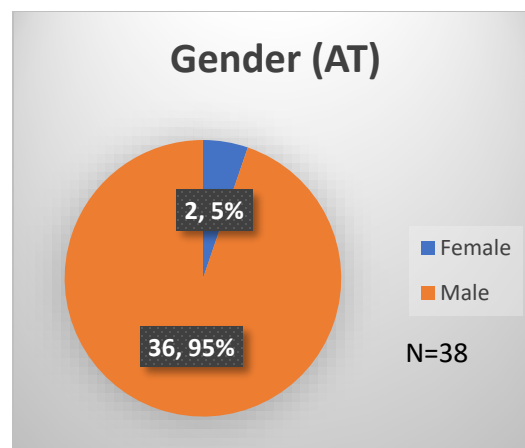

Daily Data Dashboard – December 28, 2022
Demographics for JTDC Population
Wednesday Morning Midnight Count

Total # of probation Involved youth¹: 1,040

¹ Probation Active: Any youth who is pending sentencing with an active social history, has been formally placed on probation or supervision with Cook County Juvenile Probation on the date of the report.