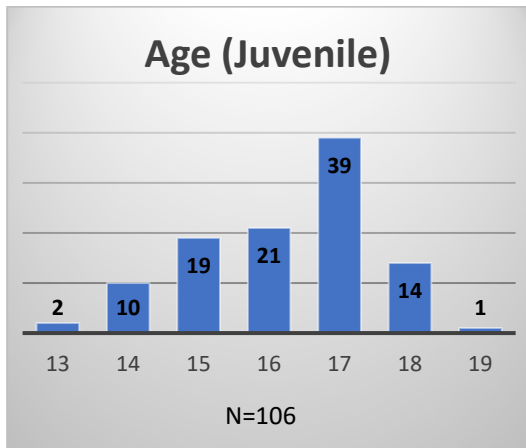

Daily Data Dashboard – December 28, 2022
Demographics for JTDC Population
Wednesday Morning Midnight Count

Total # of probation Involved youth¹: 1,040

¹ Probation Active: Any youth who is pending sentencing with an active social history, has been formally placed on probation or supervision with Cook County Juvenile Probation on the date of the report.

*Age, Gender and Race for Criminal Court population (N=1) is not represented in this report.

Data sources: cFive Supervisor – Probation Population and RMIS – JTDC Population

Daily Data Dashboard – December 28, 2022
Demographics for JTDC Population
Wednesday Morning Midnight Count