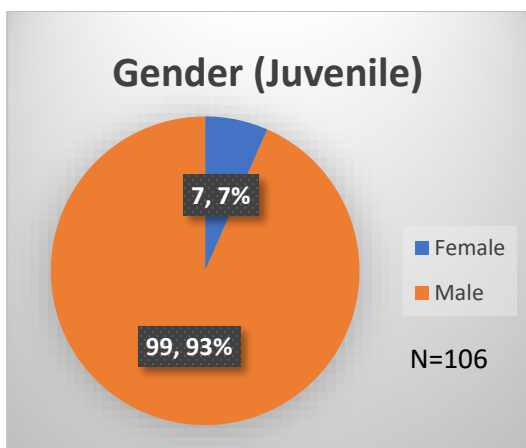

Daily Data Dashboard – December 28, 2022
Demographics for JTDC Population
Wednesday Morning Midnight Count

Total # of probation Involved youth¹: 1,040

¹ Probation Active: Any youth who is pending sentencing with an active social history, has been formally placed on probation or supervision with Cook County Juvenile Probation on the date of the report.

*Age, Gender and Race for Criminal Court population (N=1) is not represented in this report.

Data sources: cFive Supervisor – Probation Population and RMIS – JTDC Population

Daily Data Dashboard – December 28, 2022
Demographics for JTDC Population
Wednesday Morning Midnight Count